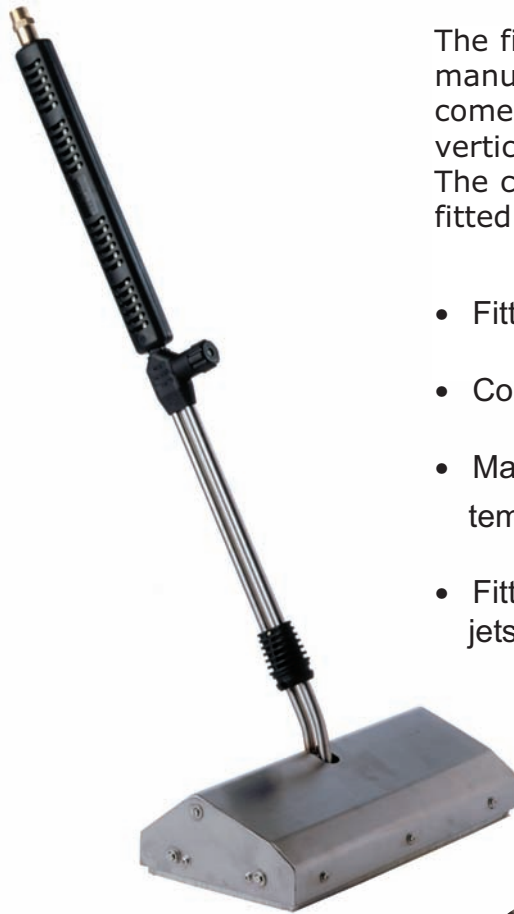

Fixed Flat Surface and Floor Cleaner

PowerFIX

The fixed jet cleaning head is manufactured in stainless steel and comes complete with a double lance and vertical regulator for chemical induction. The cleaning head swivels 65° and is fitted with 4 rubber wheels.

- Fitted with 22 mm male inlet connector
- Compact and lightweight - 4.5Kg
- Max pressure 250 bar - flow 30 Lpm - temp 160°C
- Fitted with 4 x 80015 high pressure jets & 1 chemical jet

Part No.	Description	Price	Code
ART290600	400 mm cleaning head	£471.34	I