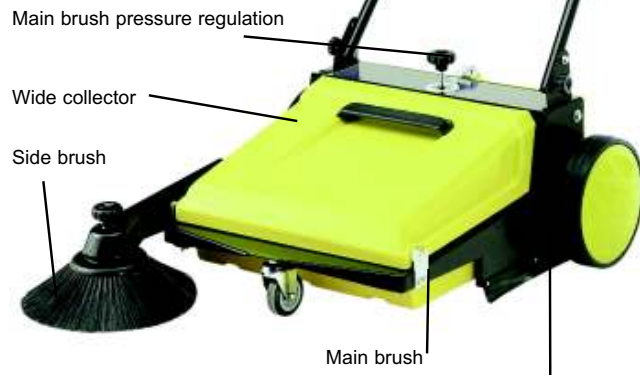

## Vision Pro 70

Tilting handle

Main brush pressure regulation

Wide collector

Side brush

Main brush

heavy duty steel frame

### Vision Pro 70

- Ideal for small and medium surfaces.
- Easy handling.
- Wide collector.
- Separate side brush.
- adjustable working load on the brush.
- Tilting handle.
- Hourly efficiency (max) 2500 m<sup>2</sup>/h
- Working area (1 side brush) 500-700 mm