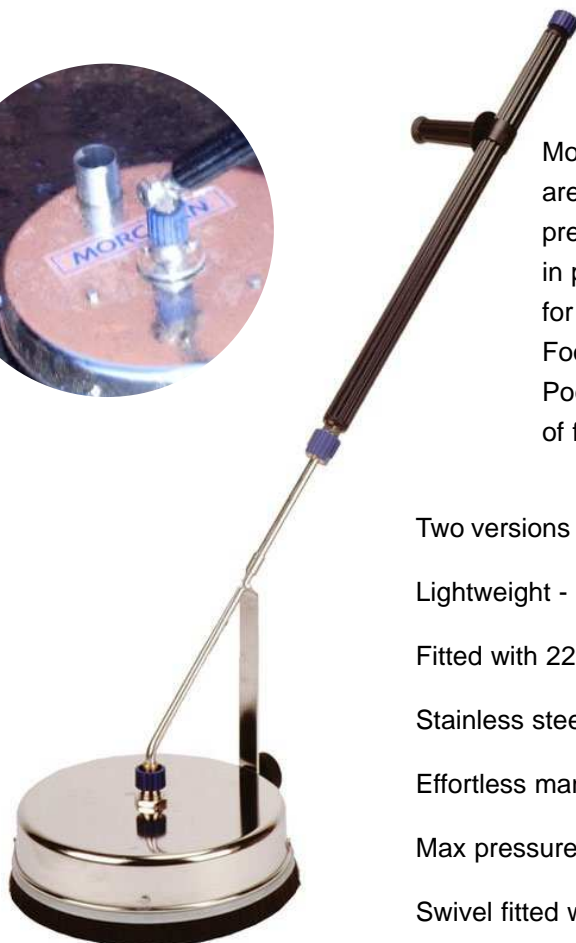

## Compact Rotary Cleaning Heads

Morclean Compact Rotary Cleaning Heads are an ideal accessory for all types of high pressure cleaners and pumps. Constructed in polished stainless steel they are perfect for the quick and easy cleaning of: Kitchens, Food Processing Plants, Public Facilities, Pool Surrounds and all types of flat surfaces

Two versions available - 300 mm with or without vac port

Lightweight - 3Kg

Fitted with 22 mm female inlet connector

Stainless steel cover with sturdy brush skirt.

Effortless manoeuvrability, with no over-spray

Max pressure 250 Bar - Flow 21 Lpm - Temp 90°C

Swivel fitted with heavy-duty seal

Part No.	Description	Price	Code
DPW12140	300 mm dia with brush skirt	388.70	I
DPW14140	300 mm dia with brush skirt & vac port	388.70	I